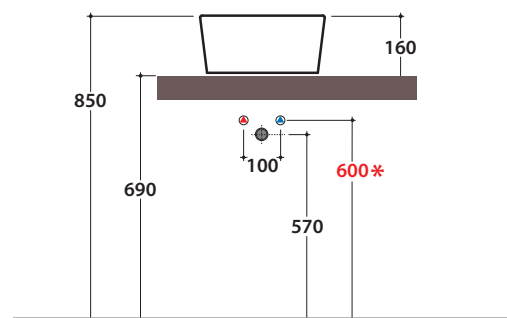

FORTY3 LAVABO APPOGGIO FO035.BI

GLOBO

Cod. **FO035.BI**

Lavabo 35 da appoggio senza foro troppo pieno. Per rubinetteria a muro o su piano. Peso 9 kg

Sit -on basin 35, with no overflow hole. Suitable for wall mounted taps or on counter. Fixing kit included. Weight 9 kg.

*** Per rubinetto su piano / For taps mounted on counter top**