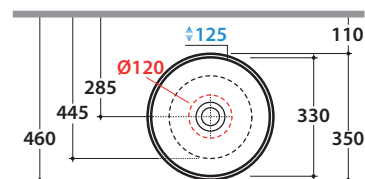

FORTY3 LAVABO APPOGGIO FO035.BI

GLOBO

Cod. **FO035.BI**

Lavabo 35 da appoggio senza foro troppo pieno. Per rubinetteria a muro o su piano. Peso 9 kg

Sit -on basin 35, with no overflow hole. Suitable for wall mounted taps or on counter. Fixing kit included. Weight 9 kg.

*** Per rubinetto su piano / For taps mounted on counter top**