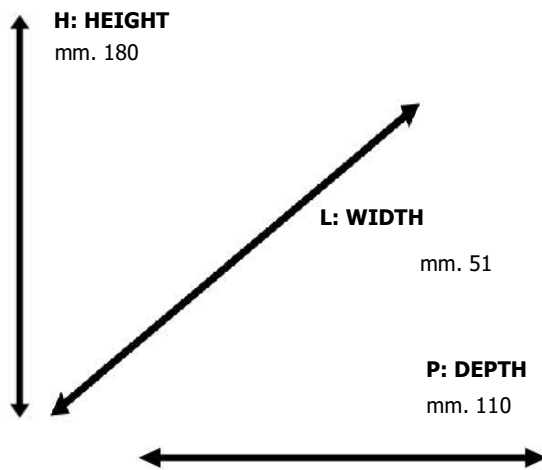

# CAPANNOLI®

---

**Code:** PR116/1 33

**Description:** LIQUID SOAP DISPENSER

CAPACITY: CL. 15